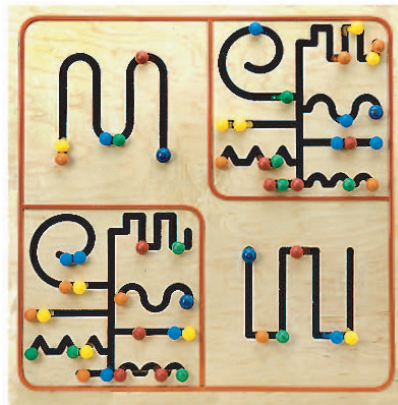

Kiddin' Around

Flipper
20" x 20" x 2" \$95.00

Paddle Wheel
20" x 20" x 2" \$95.00

Tic Tac Toe
20" x 20" x 2" \$95.00

Traffic
20" x 20" x 2" \$95.00

Sculpture Maze
24" x 24" x 2" \$120.00

Pathfinder
24" x 24" x 2" \$120.00

Magnet Express
24" x 24" x 2" \$120.00

Why Be Child-Friendly?

Less confusion and fewer interruptions in your workplace. Having a Play Table in place in your office, showroom, clinic, restaurant or waiting area will help create an atmosphere in which employees, parents of young children, and people without children can conduct business without the interruption or confusion that so often is caused by young visitors.